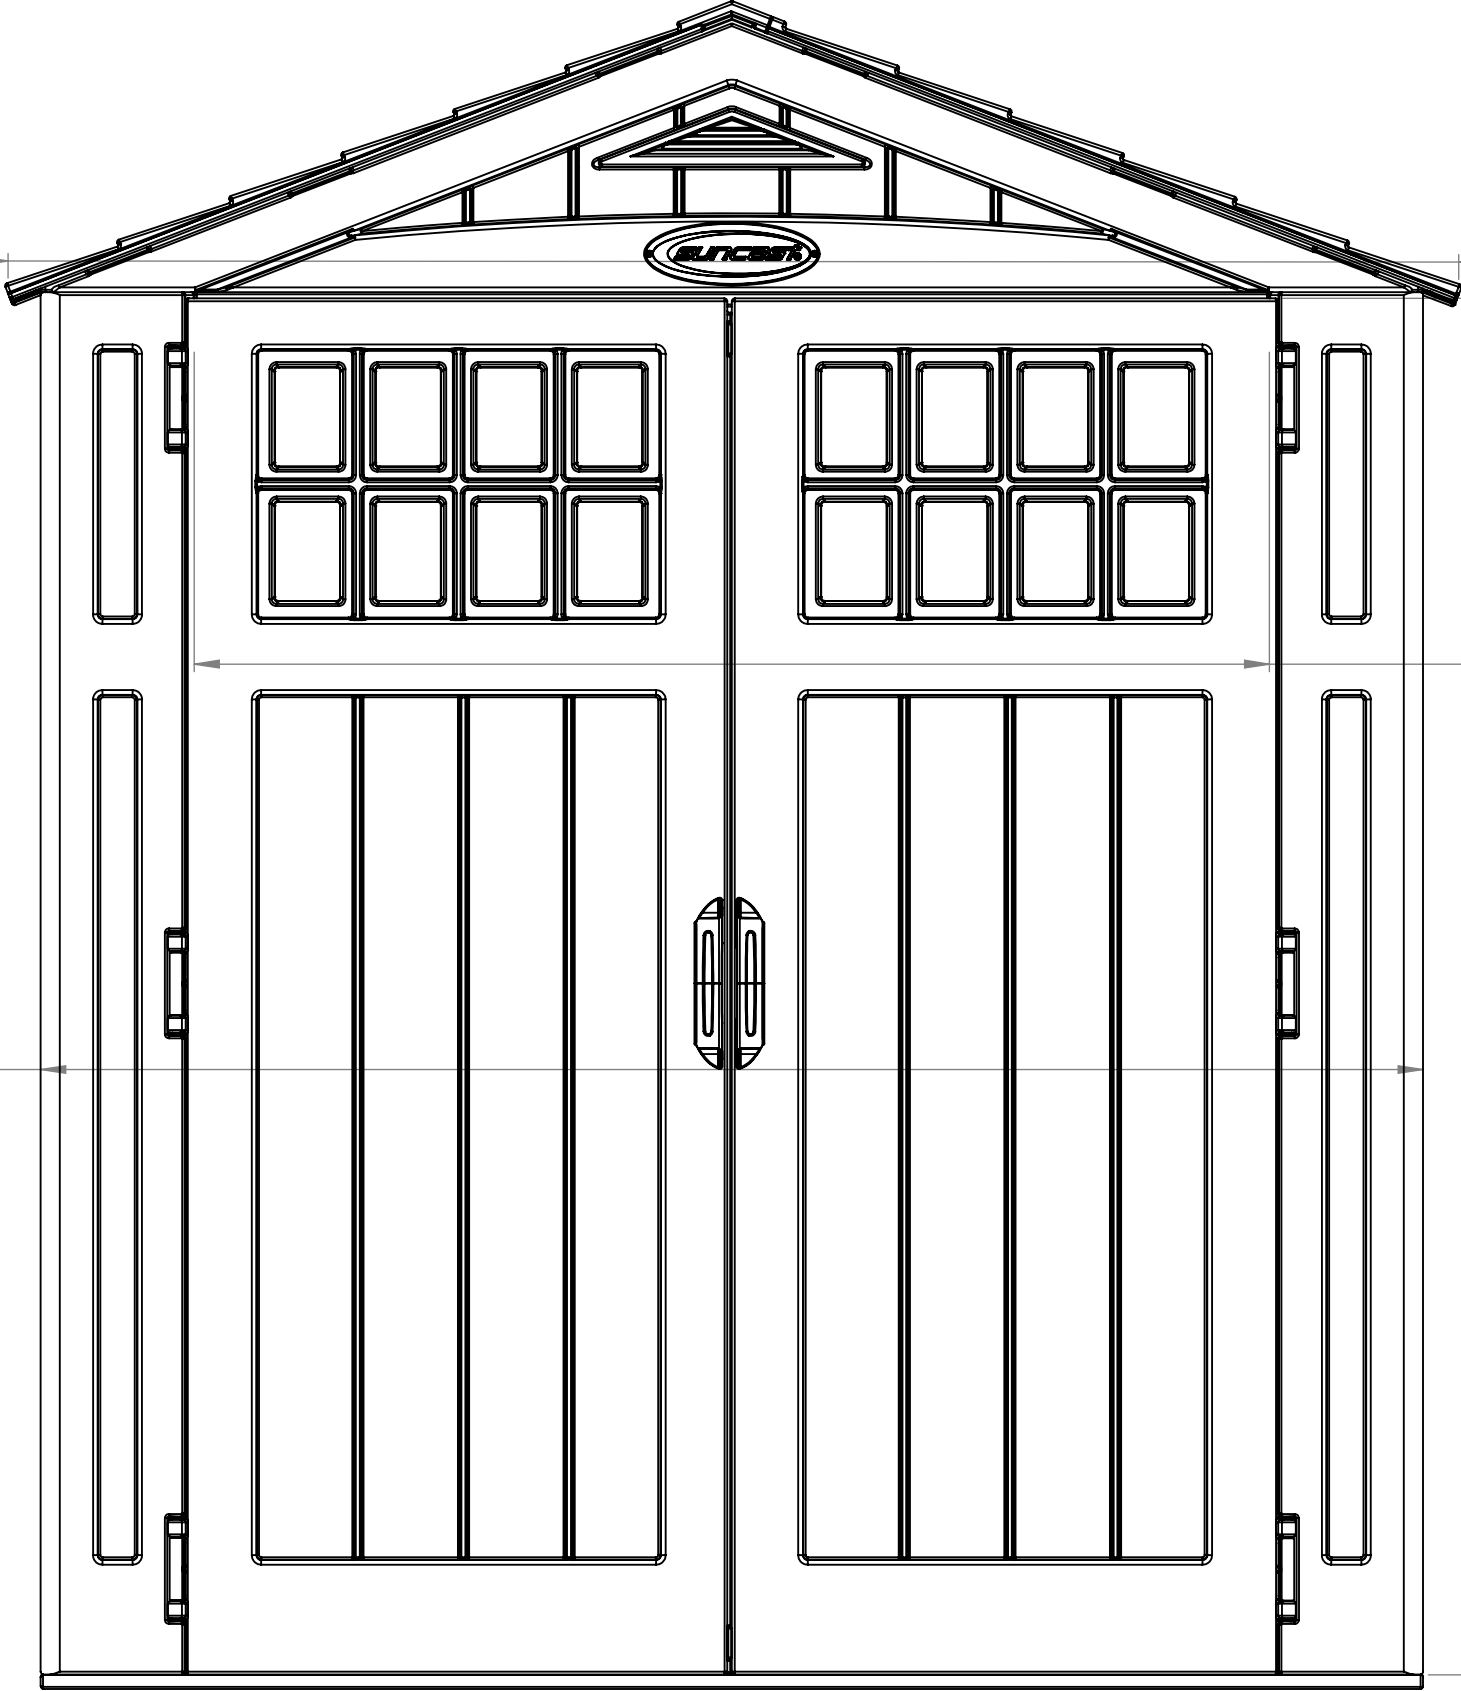

BMS 6300 Front

BMS 6300 Front

2032mm
Exterior
Wall
Width

1829mm
Exterior
Wall
Width

1422mm
Door
Width

1810mm
Door
Height

BMS 6300 Side

BMS 6300 Side

1765mm Interior Width

730mm
Interior
Depth

6300 Section View

6300 Section View

SECTION A-A
SCALE 1 : 10