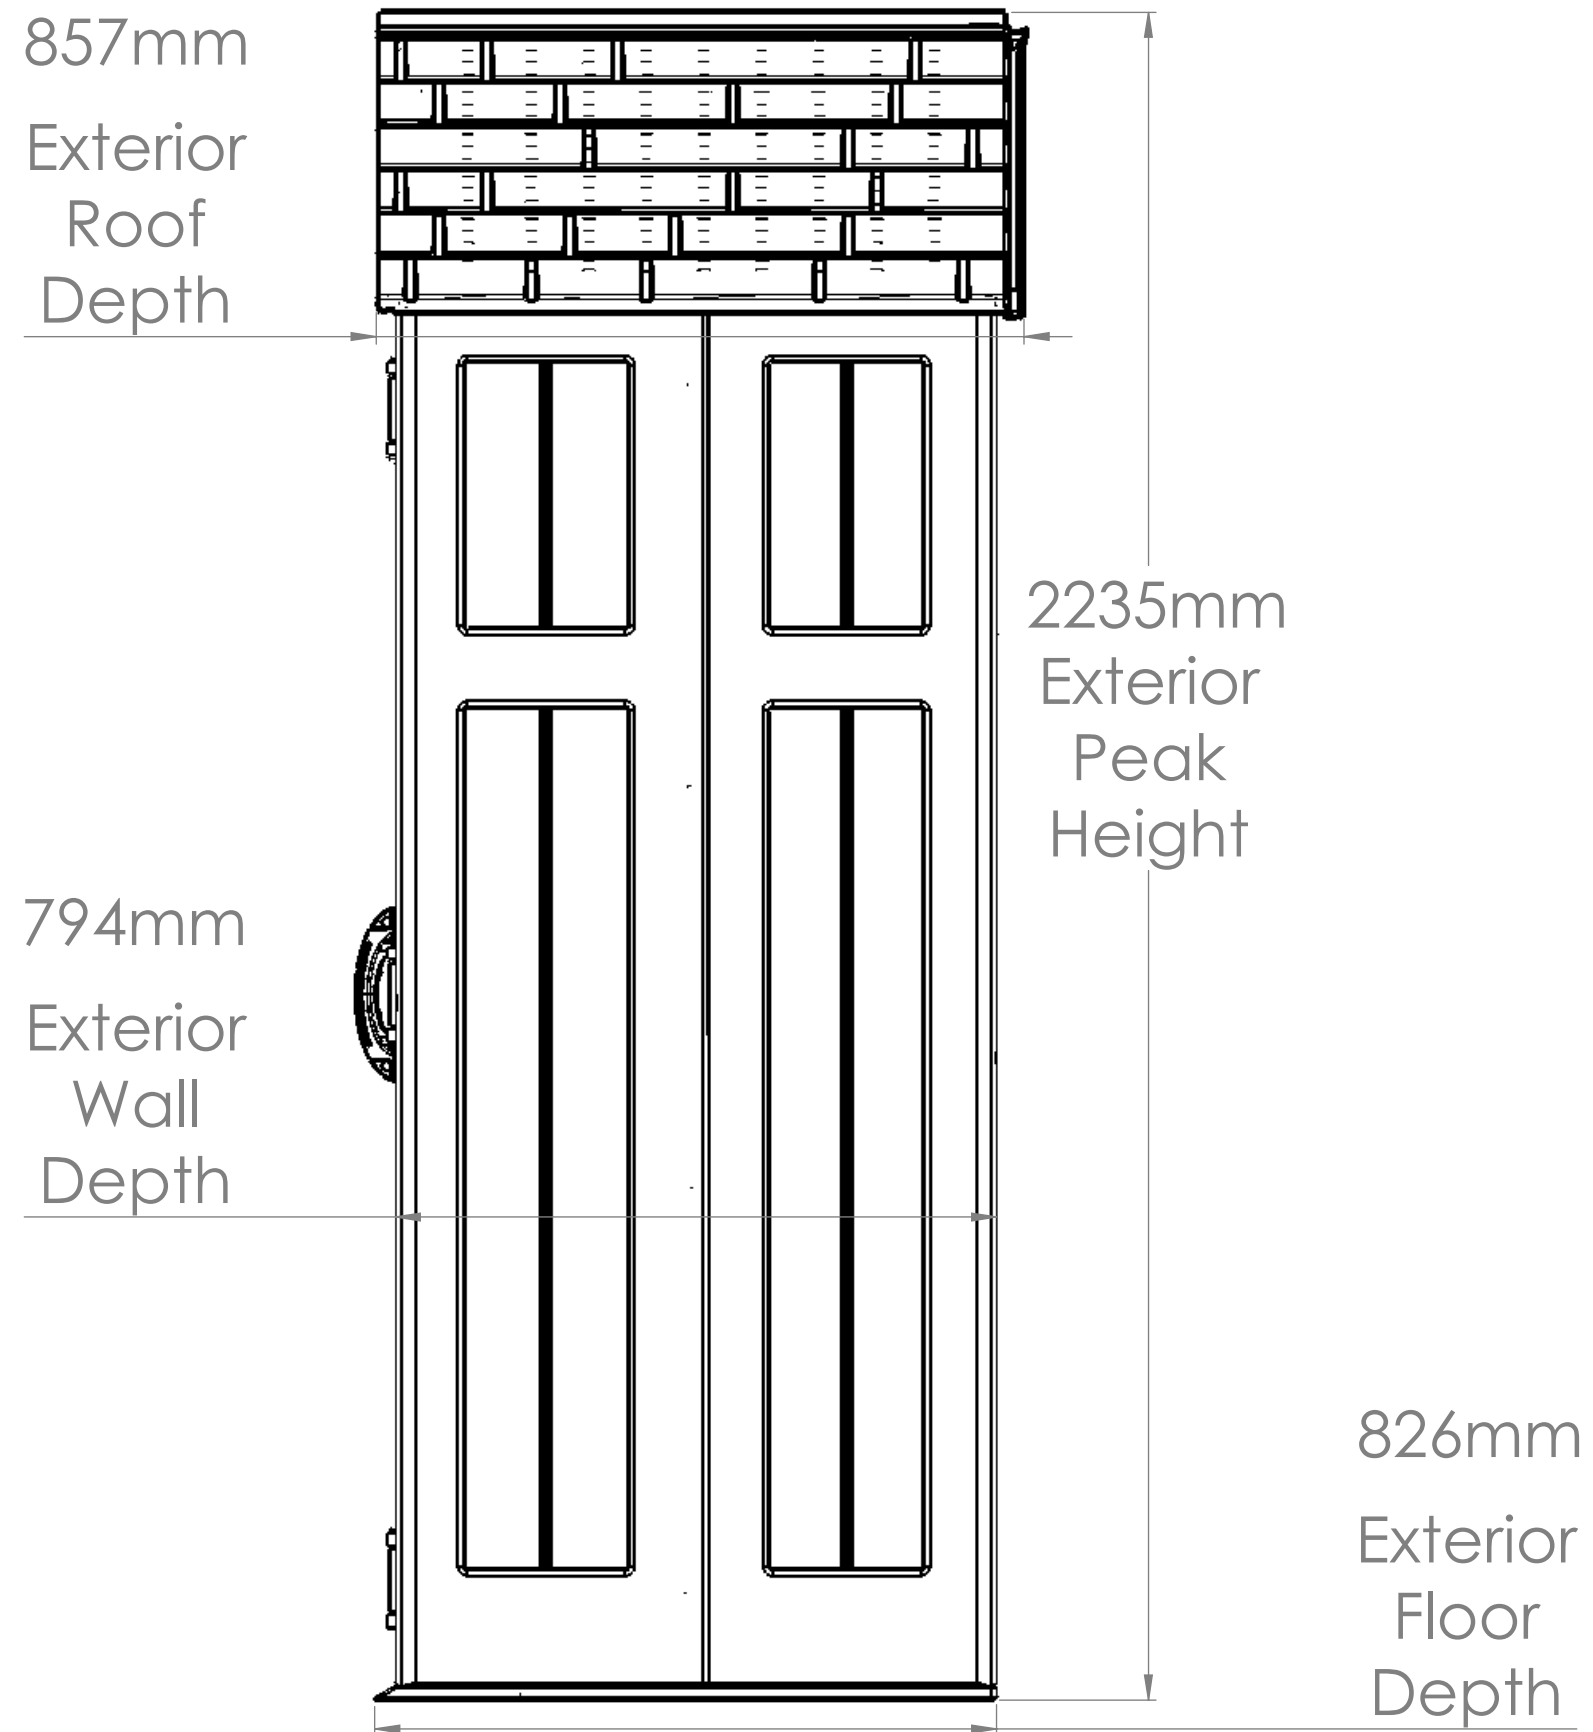

BMS 6300 Front

BMS 6300 Front

2032mm
Exterior
Wall
Width

1829mm
Exterior
Wall
Width

1422mm
Door
Width

1810mm
Door
Height

BMS 6300 Side

BMS 6300 Side

1765mm Interior Width

730mm
Interior
Depth

6300 Section View

6300 Section View

SECTION A-A
SCALE 1 : 10