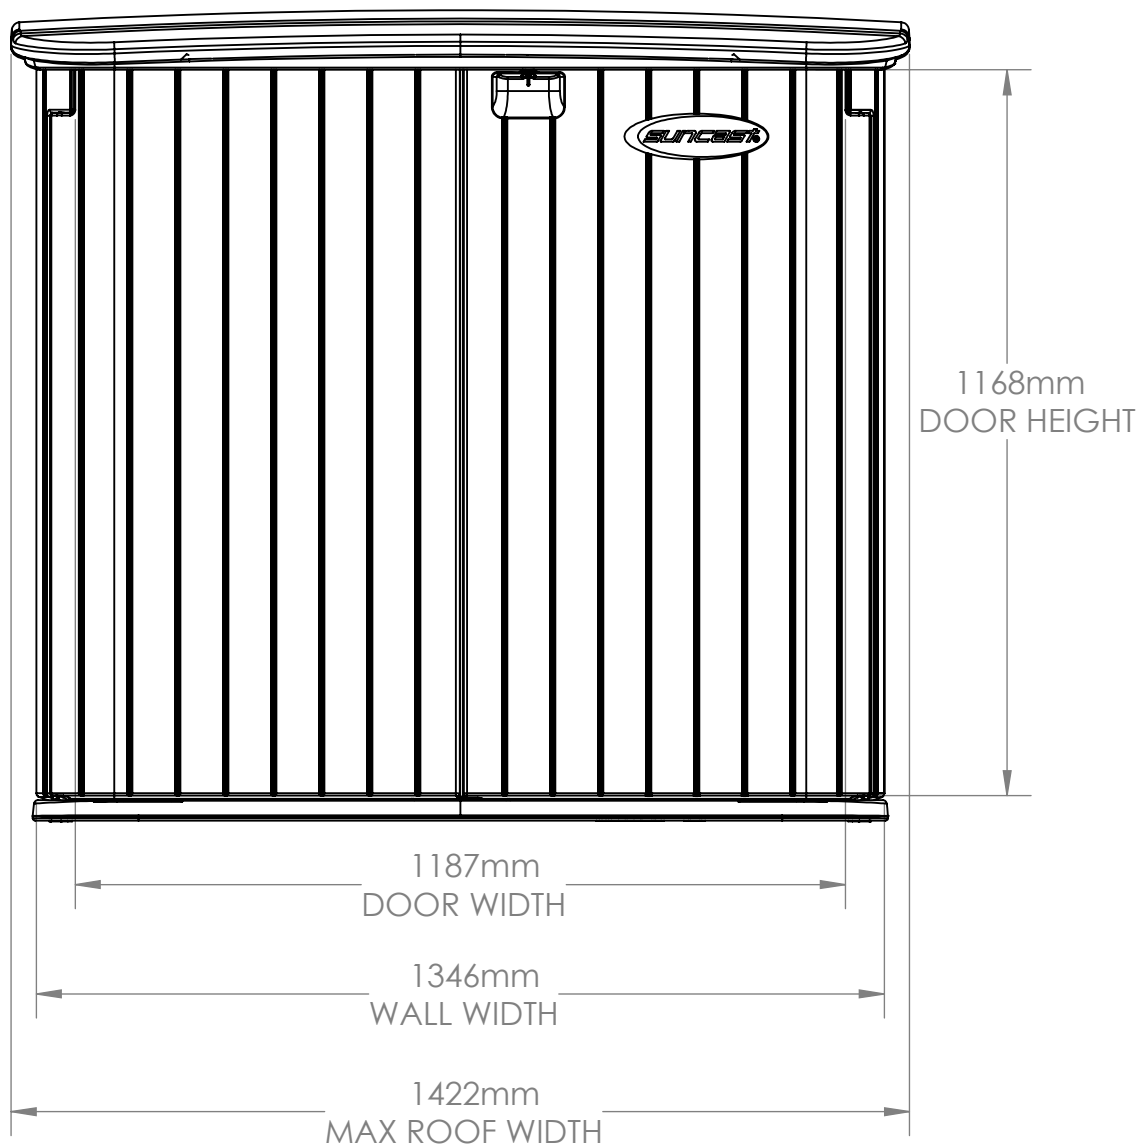

BMS3200
FRONT VIEW

Interior: 8.33 sq. ft.
32 cu. ft.

Exterior: 51.29 cu. ft.

BMS3200
SIDE VIEW

BMS3200
TOP VIEW

BMS3200
INTERIOR SIDE VIEW