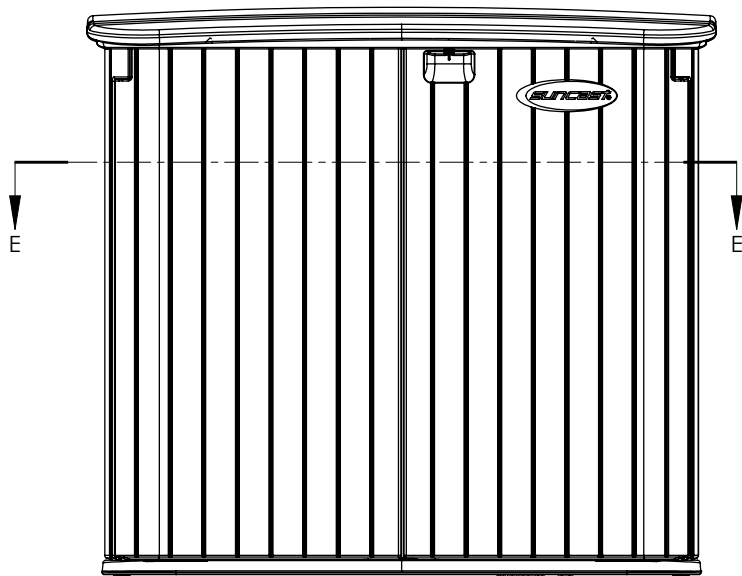

BMS3200
FRONT VIEW

Interior: 8.33 sq. ft.
32 cu. ft.

Exterior: 51.29 cu. ft.

BMS3200
SIDE VIEW

BMS3200
TOP VIEW

BMS3200
INTERIOR SIDE VIEW