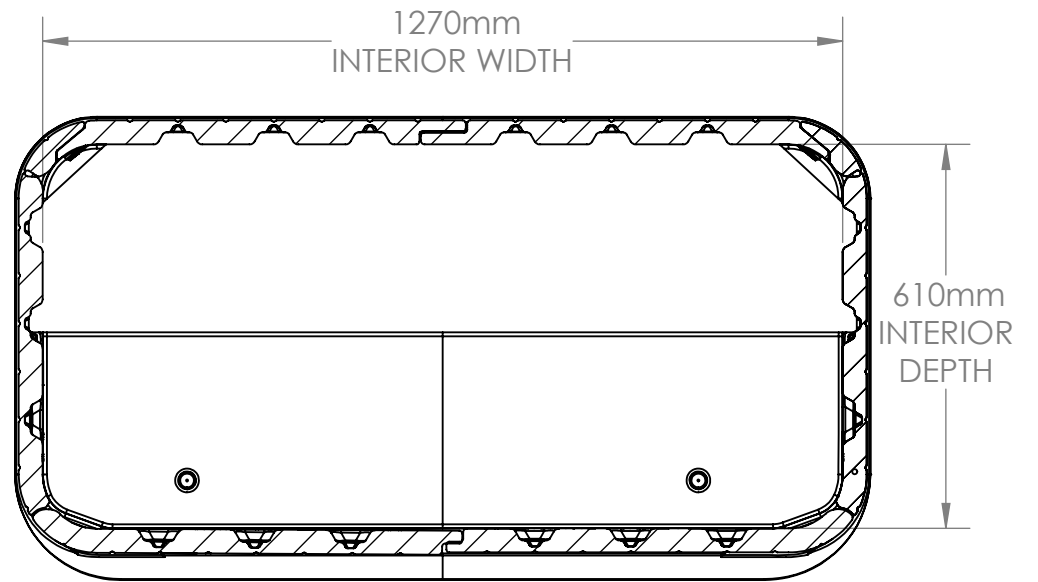

BMS3200
FRONT VIEW

Interior: 8.33 sq. ft.
32 cu. ft.

Exterior: 51.29 cu. ft.

BMS3200
SIDE VIEW

BMS3200
TOP VIEW

BMS3200
INTERIOR SIDE VIEW