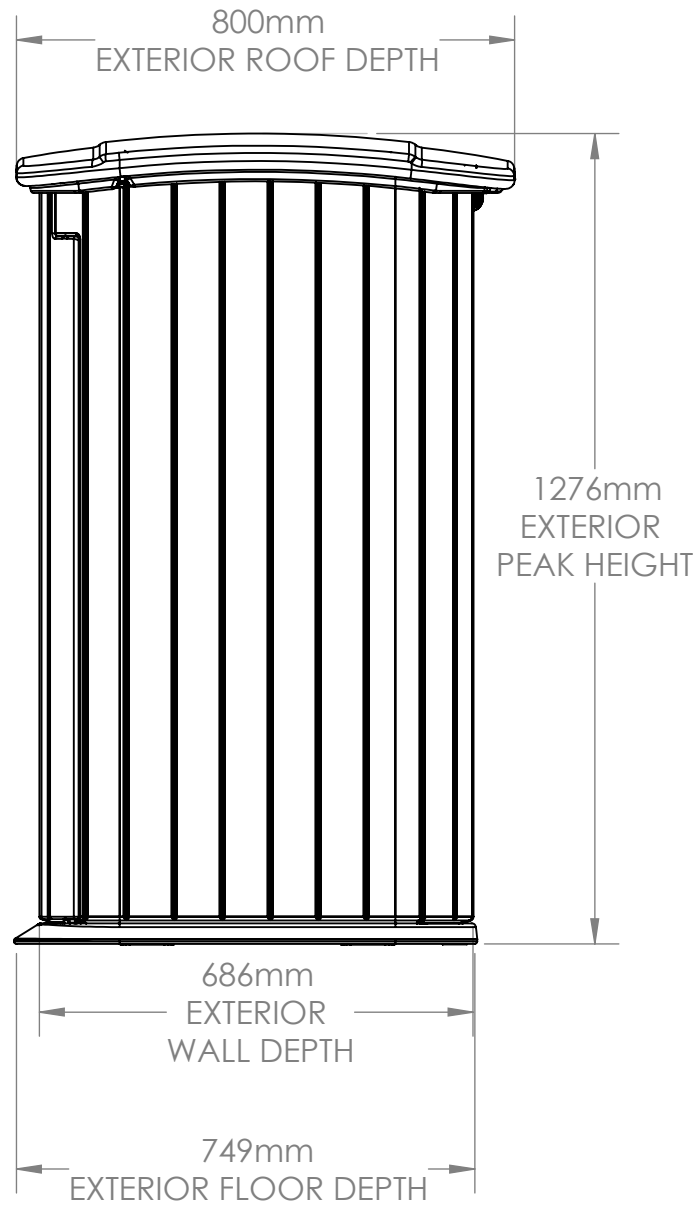

BMS3200
FRONT VIEW

Interior: 8.33 sq. ft.
32 cu. ft.

Exterior: 51.29 cu. ft.

BMS3200
SIDE VIEW

BMS3200
TOP VIEW

BMS3200
INTERIOR SIDE VIEW