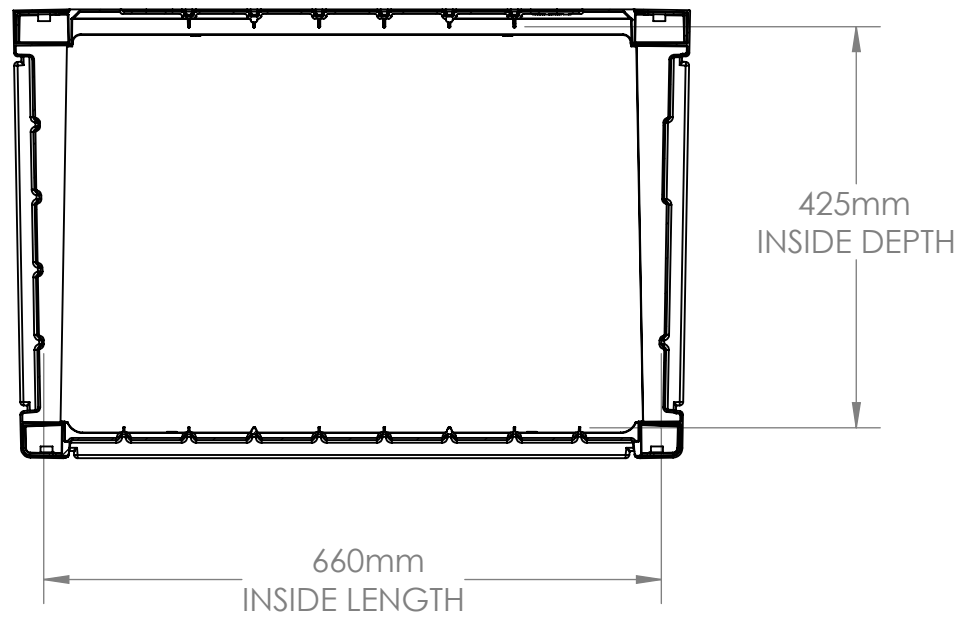

PB2600  
FRONT VIEW

VOLUME:117L

PB2600  
SIDE VIEW

PB2600  
TOP VIEW

PB2600  
INTERIOR SIDE VIEW