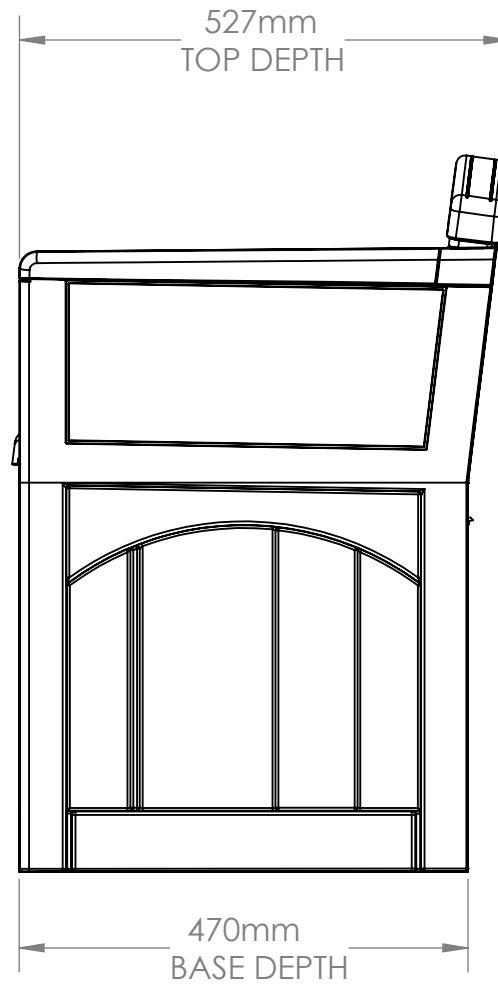

PB2600  
FRONT VIEW

VOLUME:117L

PB2600  
SIDE VIEW

PB2600  
TOP VIEW

PB2600  
INTERIOR SIDE VIEW