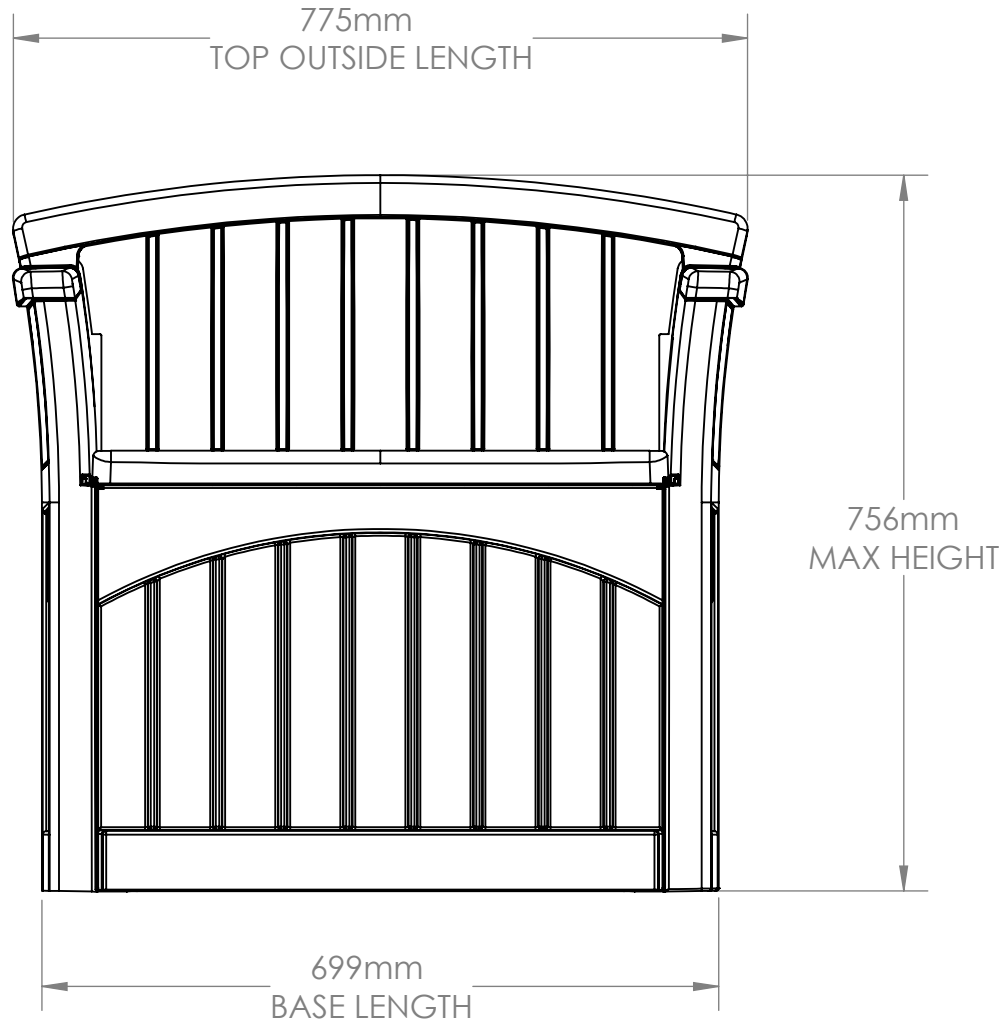

PB2600  
FRONT VIEW

VOLUME:117L

PB2600  
SIDE VIEW

PB2600  
TOP VIEW

PB2600  
INTERIOR SIDE VIEW