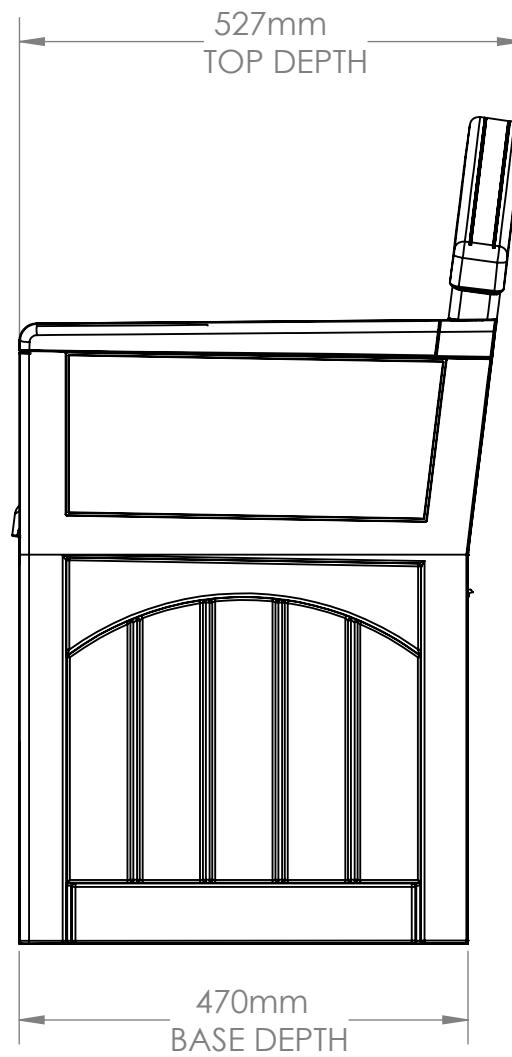

PB6700  
FRONT VIEW

VOLUME: 189L

PB6700  
SIDE VIEW

PB6700  
TOP VIEW

PB6700  
INTERIOR SIDE VIEW