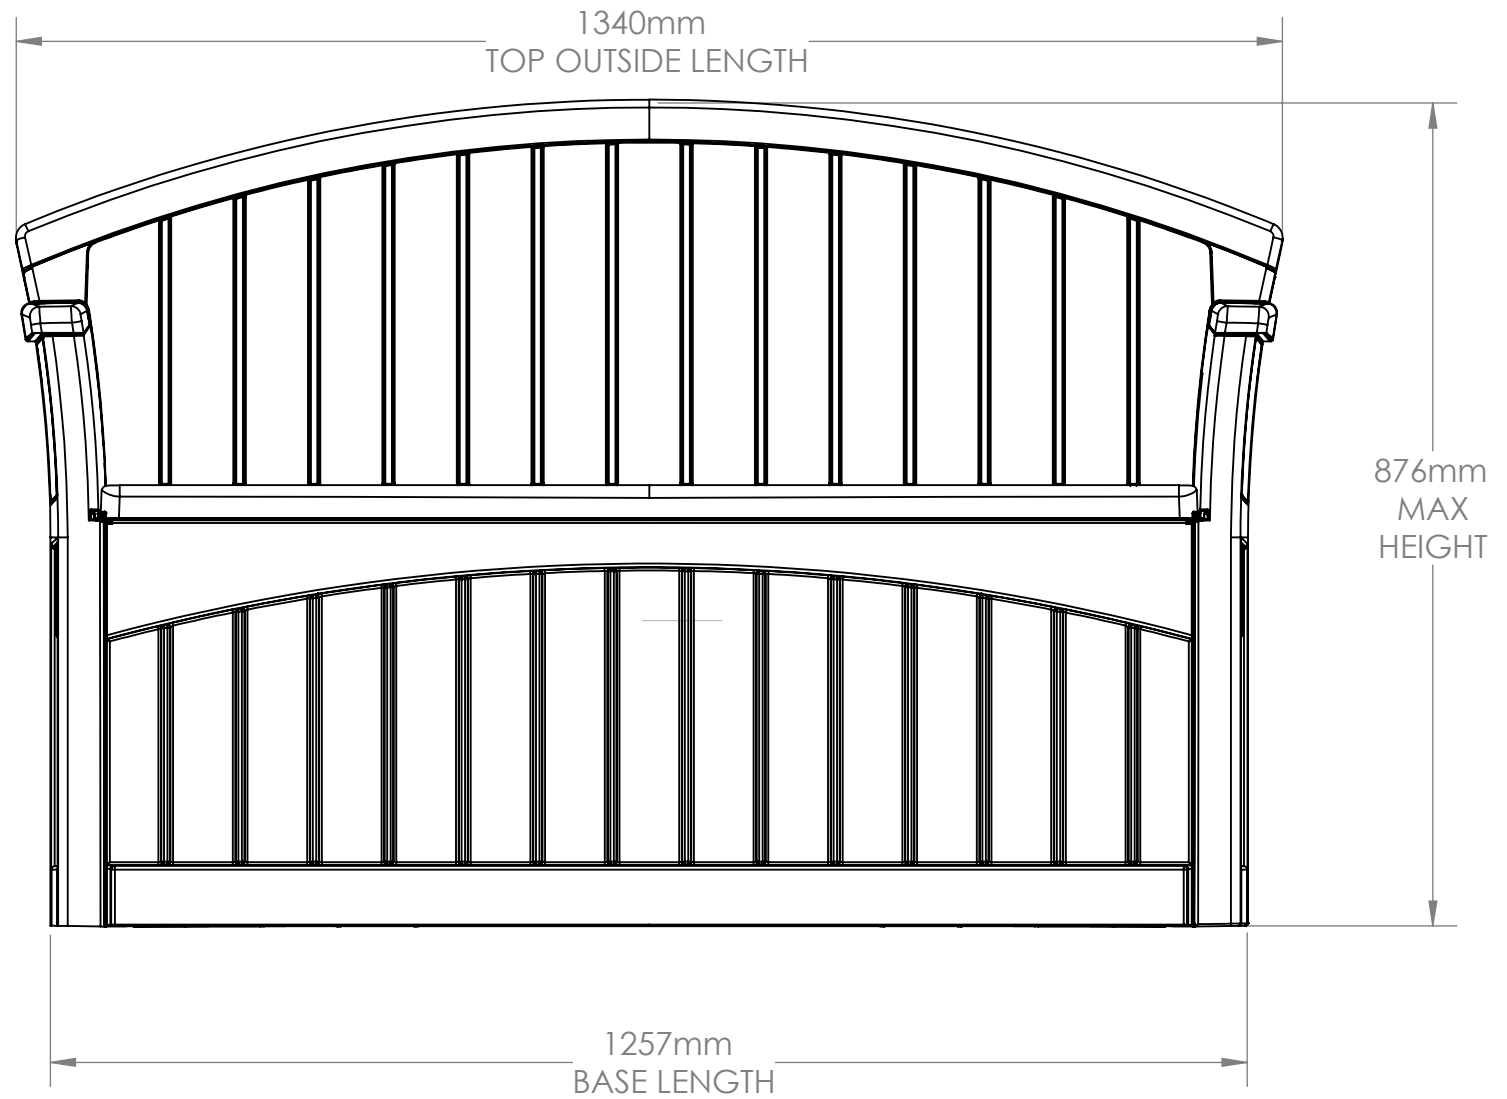

PB6700  
FRONT VIEW

VOLUME: 189L

PB6700  
SIDE VIEW

PB6700  
TOP VIEW

PB6700  
INTERIOR SIDE VIEW