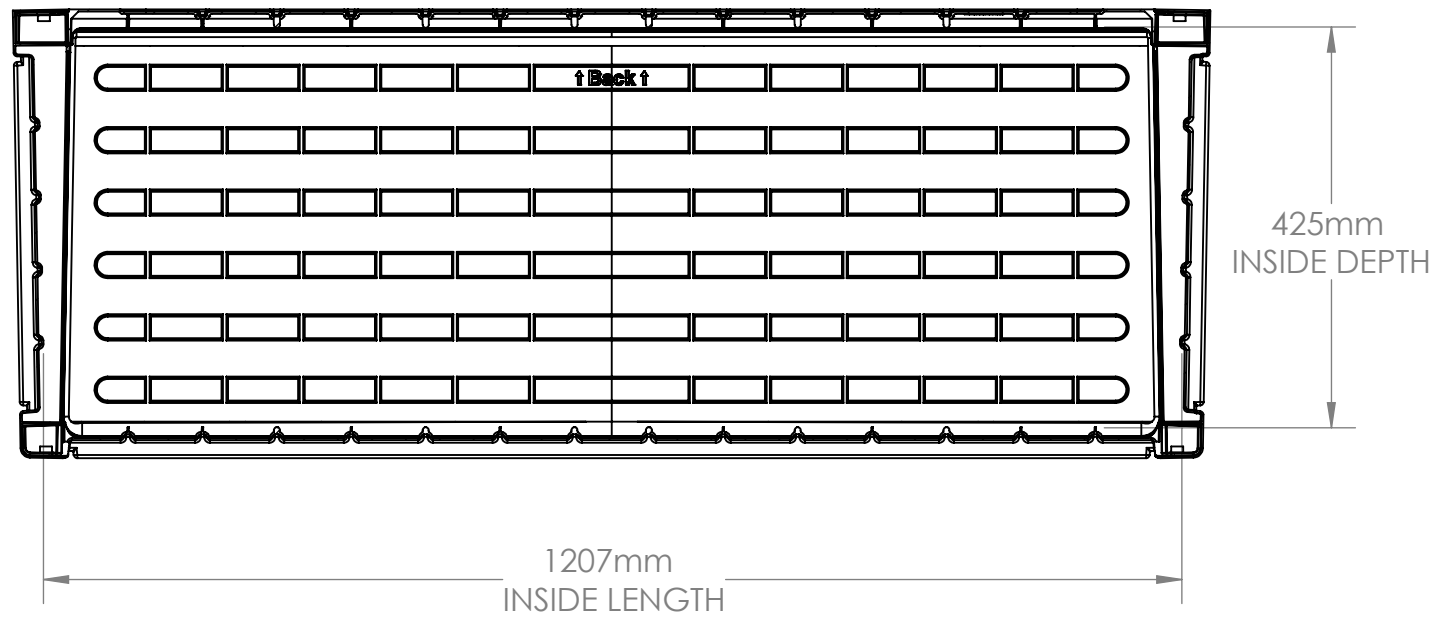

PB6700  
FRONT VIEW

VOLUME: 189L

PB6700  
SIDE VIEW

PB6700  
TOP VIEW

PB6700  
INTERIOR SIDE VIEW