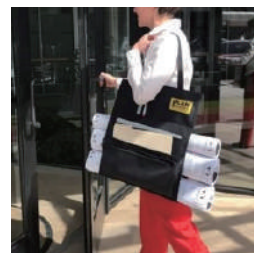

WS3600

トートオーガナイザー

¥4,200 (税込¥4,620)

- 図面など大きな書類を運ぶのに便利なトート
- 図面用スロット：4 ● ポケット：3