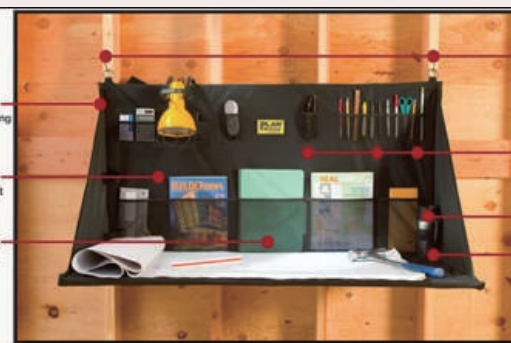

- **DESK SPACE EQUALS A 24" X 48" WORKSPACE**
  Easily fits standard blueprints, multiple pads, or whatever you may need it for!

1. CUT

2. INSERT

3. HANG

OPTIONAL
INSERT 3/4 in. DOWELS FOR FREE-STANDING USE

*Dowel inserts not included